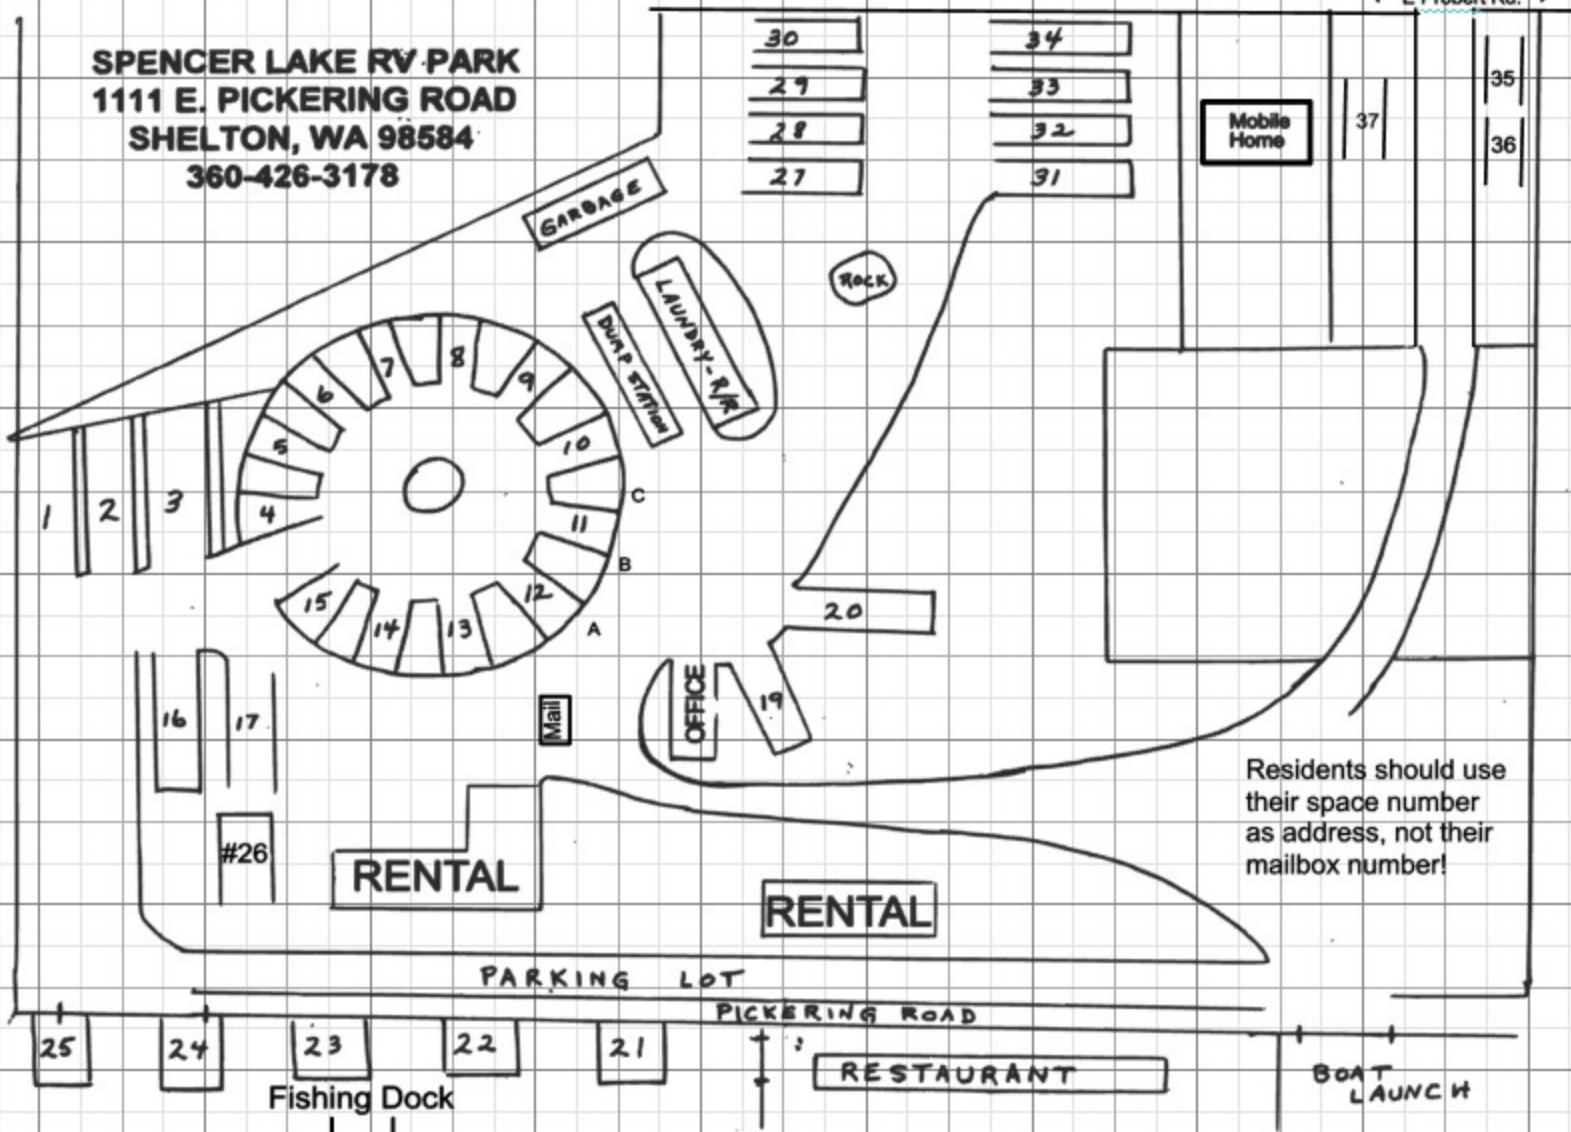

SPENCER LAKE RV PARK
1111 E. PICKERING ROAD
SHELTON, WA 98584
360-426-3178

Residents should use their space number as address, not their mailbox number!